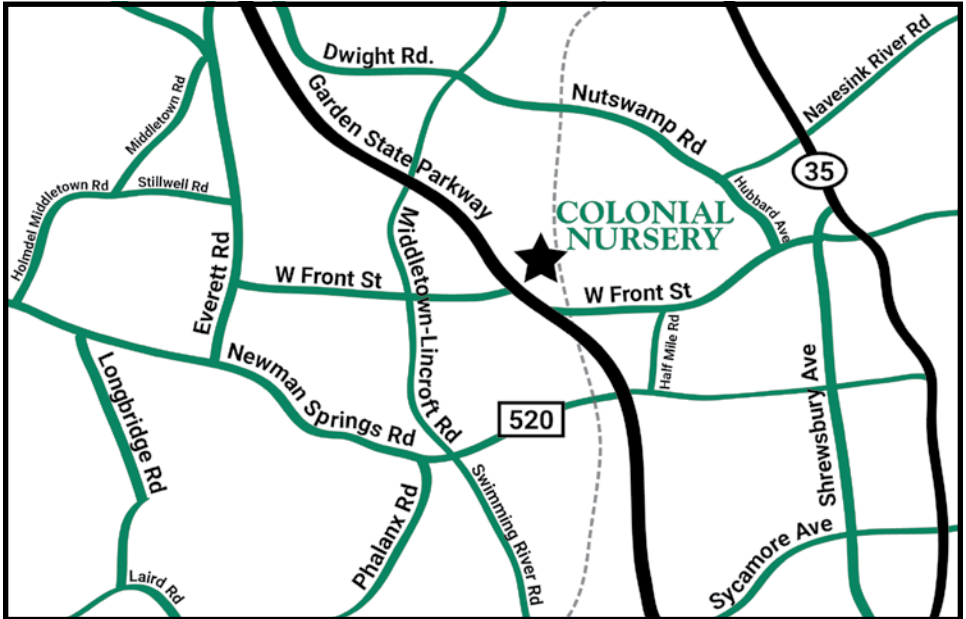

1124 West Front Street • Lincroft, NJ 07738
(732) 530-3838
www.colonialnurserynj.com

HOURS

Our business hours change seasonally. Please call for our current hours of operation. 732-530-3838.

DIRECTIONS

We are conveniently located at 1124 West Front Street, Lincroft, NJ. If you are coming from the Garden State Parkway or anywhere east of us. Take Half Mile Road, make a left onto (head west) West Front Street, and we will be 1 mile down on your right, just past the navy road and rail road tracks, but before the parkway overpass. If coming from the east you can take route 520 to Everett Road, then turn onto West Front Street, go through 1 traffic light, and then we will be on your left about ½ mile down, just after the parkway overpass.